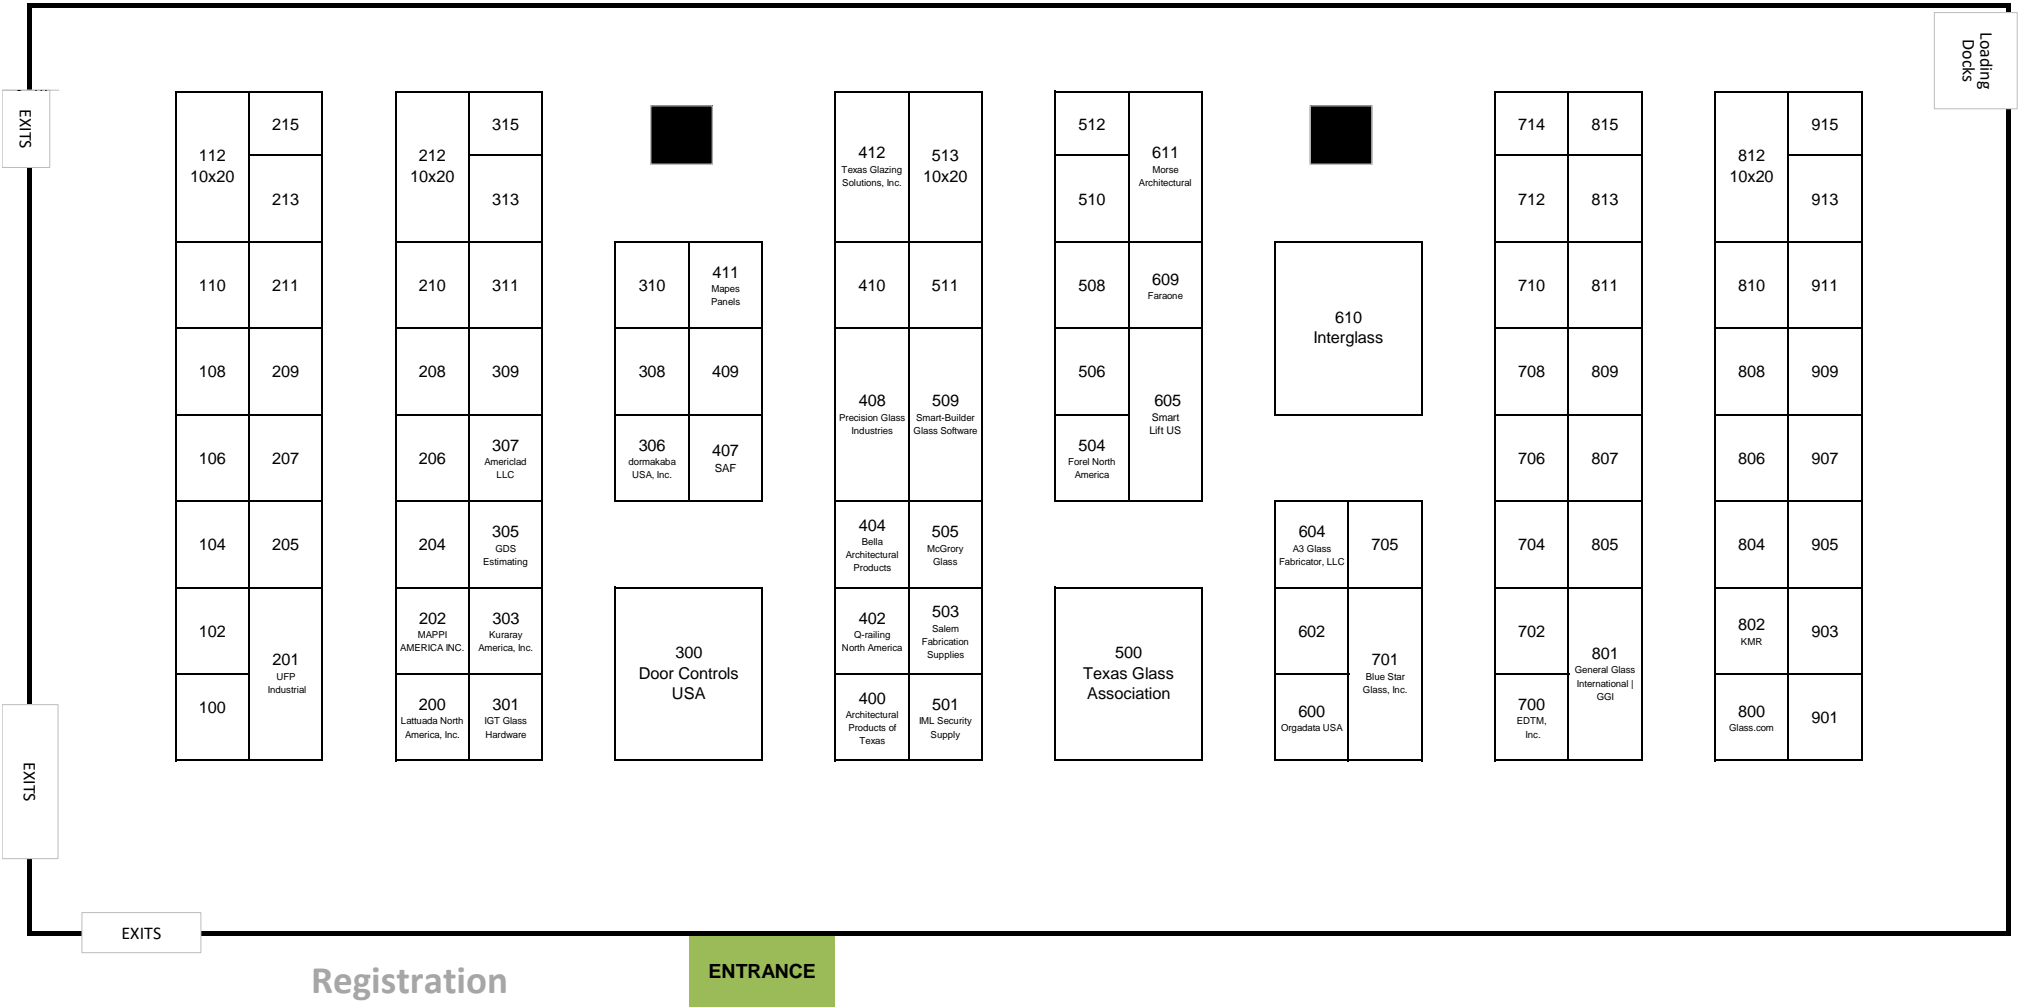

Henry B. Gonzalez Convention Center  
San Antonio, Texas

**FLOOR PLAN**  
Please note that the floor plan  
is not to scale

**Booth Space:**

Booths are 10' W x 10' D | Larger booths are marked with dimensions

Pillars